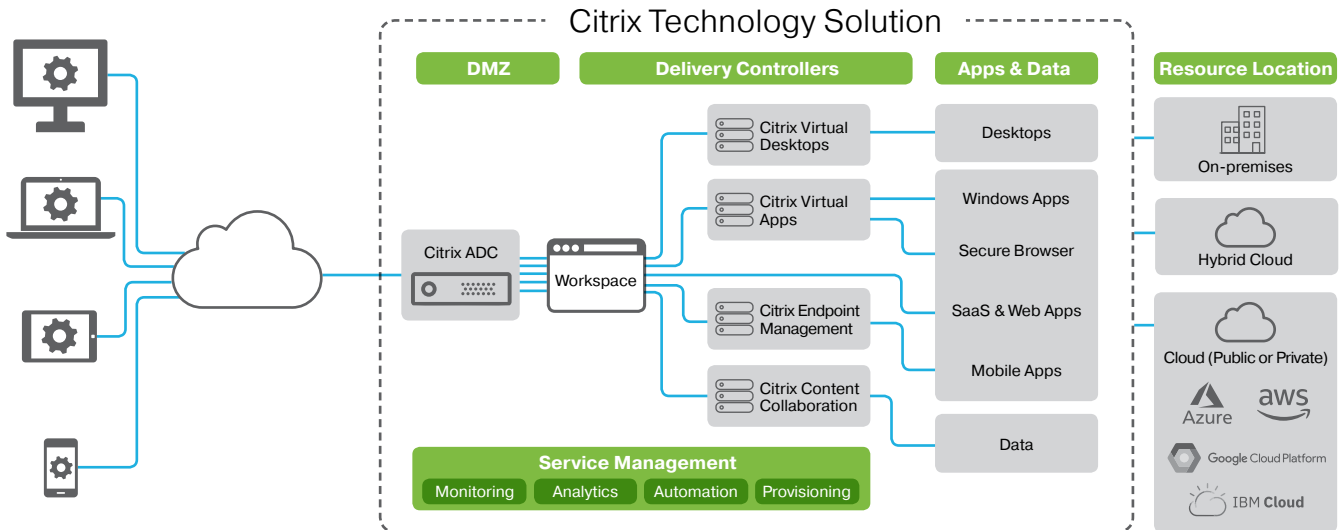

A Smart **Cloud Investment Strategy**

Digital workspaces with reliability, speed and security

Citrix provides the fastest, simplest and most flexible way to securely manage digital workspaces - so you can maximise user productivity in an increasingly mobile business world.

You can reduce cost and complexity, while creating workspaces quickly on any cloud or infrastructure. Simply integrate technologies, platforms, devices and clouds to simplify IT management, while delivering personalised access to the systems and tools your users need in a contextual and secure way.

Take a closer look at the features of Citrix Workspace:

Application Virtualization & VDI means secure delivery of Windows applications and desktops to any device.	Citrix Networking ensures performance, visibility and security for your IT team in a hybrid and multi-cloud world.	Citrix Analytics applies machine learning to deliver actionable data across network traffic, users, files, and endpoints.
Enterprise Mobility Management enables endpoint security for device and applications, including BYOD and Office 365.	File Sync & Sharing enables easier content collaboration with secure, enterprise-grade data sharing and sync services.	Citrix Cloud Services simplifies the delivery and management of the Citrix portfolio of products and lets you scale with ease.

Bytes will accompany you on your journey with Citrix

With our close relationship with Citrix and decades of experience, Bytes is uniquely placed to help with everything from design to deployment, virtualisation to licensing. Let's discuss your goals and see how you can achieve them in the most effective way with Citrix.

Citrix Gold Partner	20 Year Relationship	Highest Discounts	Datacentre team	Recommended for Licensing

Take advantage of our **Workspace of the Future with Citrix**.
Get in touch today on:

tellmemore@bytes.co.uk | **01372 418500** | bytes.co.uk