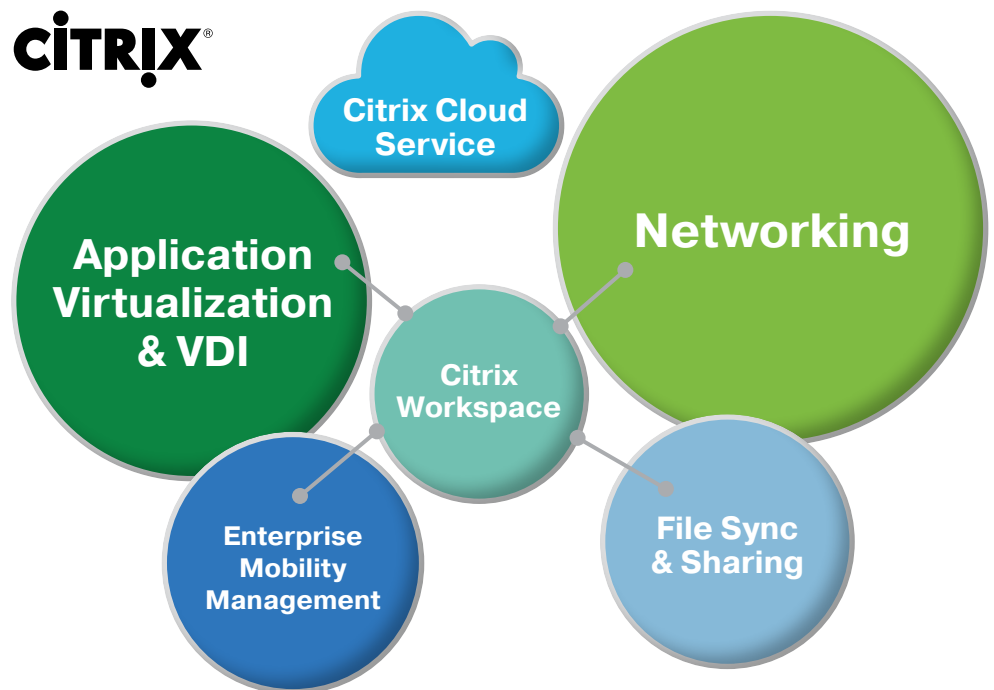

Bytes LET'S BUILD THE WORKSPACE OF THE FUTURE: SEIZE THE INITIATIVE WITH BYTES AND CITRIX

Citrix enables you to build the digital workspace of the future — harnessing the agility of cloud without any complexity and security concerns slowing you down. As a Citrix Gold Partner with a 20-year track record, Bytes is perfectly placed to help you succeed.

Unified, contextual, and secure: Take control with Citrix Workspace

Citrix Workspace integrates diverse technologies, platforms, devices and clouds, so it's flexible and easy to deploy. You can adopt new technology without disrupting your existing infrastructure. IT and users can co-create a context-aware, software-defined perimeter that protects and proactively addresses security threats across today's distributed, multi-device, hybrid and multi-cloud environments.

A Smart **Cloud Investment Strategy**

Digital workspaces with reliability, speed and security

Citrix provides the fastest, simplest and most flexible way to securely manage digital workspaces - so you can maximise user productivity in an increasingly mobile business world.

Take a closer look at the features of Citrix Workspace:

<p>Application Virtualization & VDI means secure delivery of Windows applications and desktops to any device.</p>	<p>Citrix Networking ensures performance, visibility and security for your IT team in a hybrid and multi-cloud world.</p>	<p>Citrix Analytics applies machine learning to deliver actionable data across network traffic, users, files, and endpoints.</p>
<p>Enterprise Mobility Management enables endpoint security for device and applications, including BYOD and Office 365.</p>	<p>File Sync & Sharing enables easier content collaboration with secure, enterprise-grade data sharing and sync services.</p>	<p>Citrix Cloud Services simplifies the delivery and management of the Citrix portfolio of products and lets you scale with ease.</p>